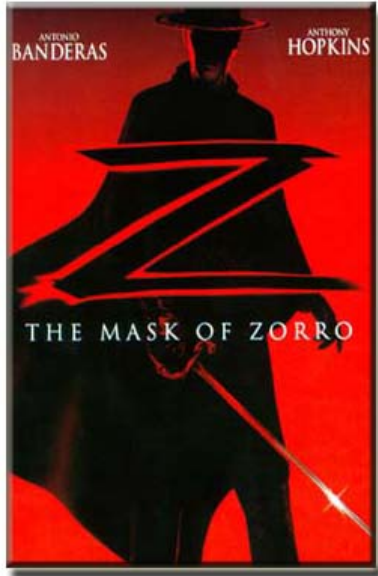

... The Harrison's Collections ...

THE MASK OF ZORRO SWORD

This sword is 41" overall. 32" stainless steel blade. ABS handle. Cast metal guard and pommel. Metal scabbard. Soft case is included.