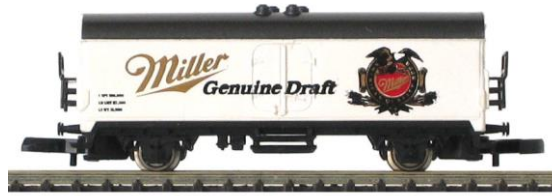

## Mark's Z-scale Freight Cars

0273 - Pepsi  
1988

0473 - Canada - Flag Series  
Series 3 – 1989 (aka 2516A)

0502 – Miller High Life  
(aka: 2401M)

0503 – Miller Lite Beer  
(aka: 2403M)

0505 – Miller Genuine Draft  
(aka: 2402M)

0524 – Two Berlins Car  
(aka: 2521A)

0538 - Mexico - Flag Series

0544 Märklin Club 1990 Car  
Train in tunnel. Each side with different art  
(aka 2104A)

0630 - Flensburger Pilsener  
1991