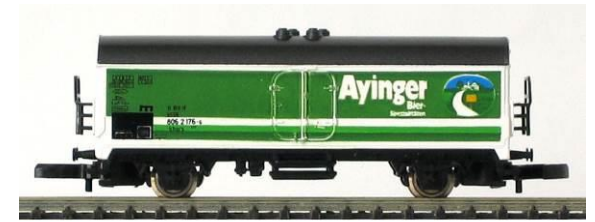

## Mark's Z-scale Freight Cars

0115 – Refrigerator Car  
Kodak – 1985

0116 – Container Car  
Kodak – 1985

0126 – Freedom (USA)  
1986

0132 – Beer Car  
Jever Pilsner – Green Roof

0171 – Beer Car  
Hofbräuhaus München